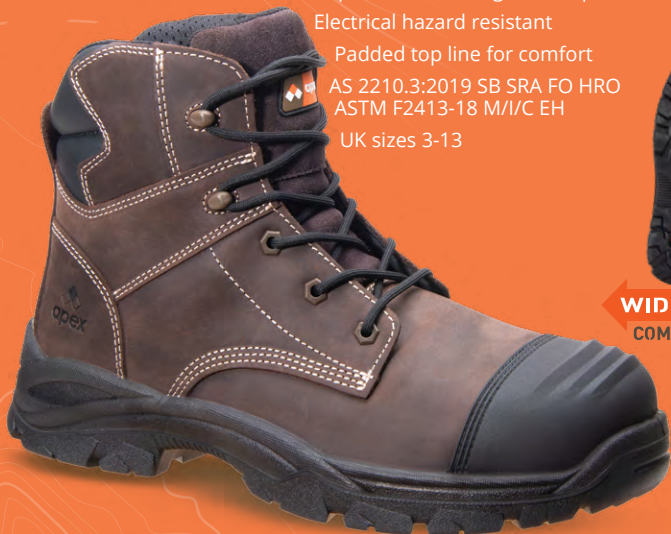

**It's tough
at the top**

The Pearse Choc Brown J6691

Premium Crazy Horse leather upper

Comfort innersole with Poron® for
all day comfort

Shock absorbing PU mid section for comfort
on hard surfaces

Composite safety toe for a lighter,
more comfortable fit

Chemical, oil and crack resistant rubber outsole

Heat resistant outsole to 300°C degrees

Airport friendly - virtually metal free

Triple-stitched at high stress points

Electrical hazard resistant

Padded top line for comfort

AS 2210.3:2019 SB SRA FO HRO
ASTM F2413-18 M/I/C EH

UK sizes 3-13

**WIDE FIT
COMFORT**

Designed for Kiwis from the ground up